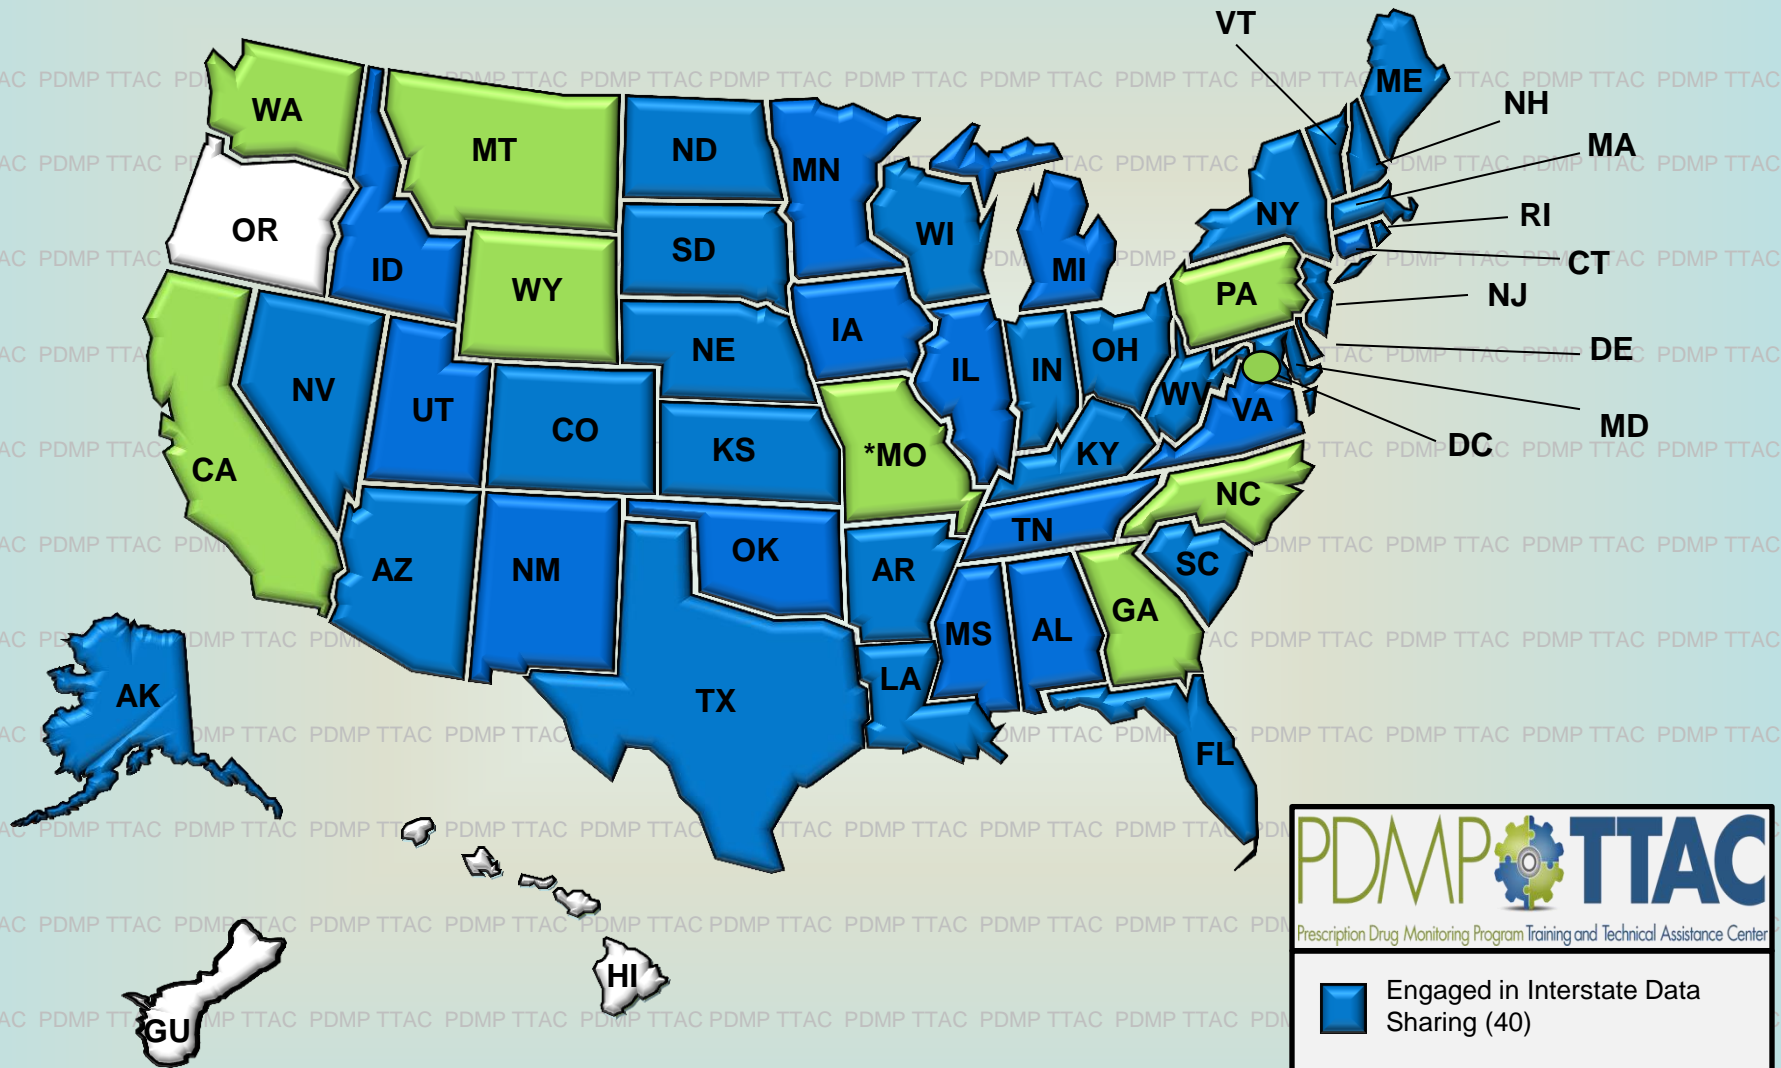

# Interstate Data Sharing

Research is current as of April 20, 2017

\*Missouri does not have a state PDMP